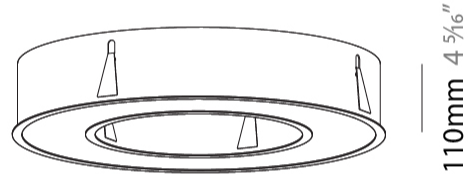

GENERAL

Series: Glorious
Subseries: Glorious
Brand: Prolight
Division: Architectural
Mounting Type: Recessed
Mounting Location: Ceiling
Subcategory: Ambient

PHYSICAL

Shape: Round
Diameter (mm): 770
Diameter (in): 30 ⁵/₁₆
Height (mm): 110
Height (in): 4 ⁵/₁₆
Min. Recessing Depth (mm): 120
Min. Recessing Depth (in): 4 ³/₄
Light Distribution: Direct
Weight (kg): 9.285
Weight (lbs): 20.47
Diffuser: PMMA - Opal or Micro-Prism
Fixture Finish: SSR / BKV / CWI / CRY / HAB / UFT / ITA / RUA / FTG / MYG / LOD / PUS / FRO / FUP / KIA / POP / BLS / SPG / MEY / GOH / GUM / CHC / COM / ABZ / JAG / OBR / MOS / ROR
Fixture Material: Aluminum
Cut-out Measurements: 760mm / 29 15/16" x 440mm / 17 5/16"

ELECTRICAL

Lamp Type: LED (Zhaga Standard)
Input Wattage (W): 30
Total Output Wattage (W): 24 / 19.2 (3500K)
Dimming: Non-Dimming / Phase Dimming (120Vac only) / 0-10V Dimming
Driver Included: Yes
Driver Location: Integrated
Driver Type: Constant Current - 120 / 277Vac
Driver Class: Class 2
Input Voltage (V): 120 - 277
Constant Current (MA): 350 / 600 (3500K)

LED

Color Temperature (°K): 3000 / 3500 / 4000
Max. Delivered Lumen (lm): 2770 / 2862 / 2920
CRI: >80 CRI
Efficiency (%): 65
Lamp Life (hrs): 50000

OPTICAL

RATINGS AND CERTIFICATIONS

Certified By: Certified for North American Standards
IP rating: IP20

Ø 428mm 16 ⁷/₈"

Ø 770mm 30 ⁵/₁₆"

110mm 4 ⁵/₁₆"

760mm x 440mm
29 15/16" x 17 5/16"

120mm
4 3/4"

10 - 15mm
3/8" - 9/16"