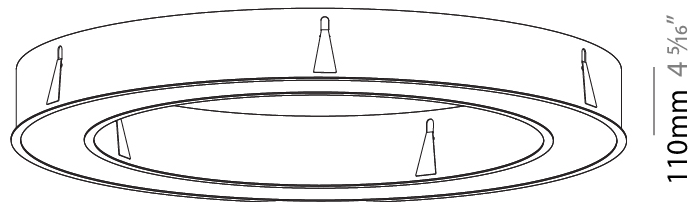

GENERAL

Series: Glorious
 Subseries: Glorious
 Brand: Prolicht
 Division: Architectural
 Mounting Type: Recessed
 Mounting Location: Ceiling
 Subcategory: Ambient

PHYSICAL

Shape: Round
 Diameter (mm): 1270
 Diameter (in): 50
 Height (mm): 110
 Height (in): 4 5/16
 Min. Recessing Depth (mm): 120
 Min. Recessing Depth (in): 4 3/4
 Light Distribution: Direct
 Weight (kg): 15.446
 Weight (lbs): 34.05
 Diffuser: PMMA - Opal or Micro-Prism
 Fixture Finish: SSR / BKV / CWI / CRY / HAB / UFT / ITA / RUA / FTG / MYG / LOD / PUS / FRO / FUP / KIA / POP / BLS / SPG / MEY / GOH / GUM / CHC / COM / ABZ / JAG / OBR / MOS / ROR
 Fixture Material: Aluminum
 Cut-out Measurements: 1260mm / 49 5/8" x 940mm / 37"

Ø 928mm 36 9/16"

Ø 1270mm 50"

110mm 4 5/16"

1260mm x 940mm
49 5/8" x 37"

120mm
4 3/4"

10 - 15mm
3/8" - 9/16"

A37507-

PROJECT	_____
TYPE	_____
SPECIFIER	_____
QUANTITY	_____
DATE	_____